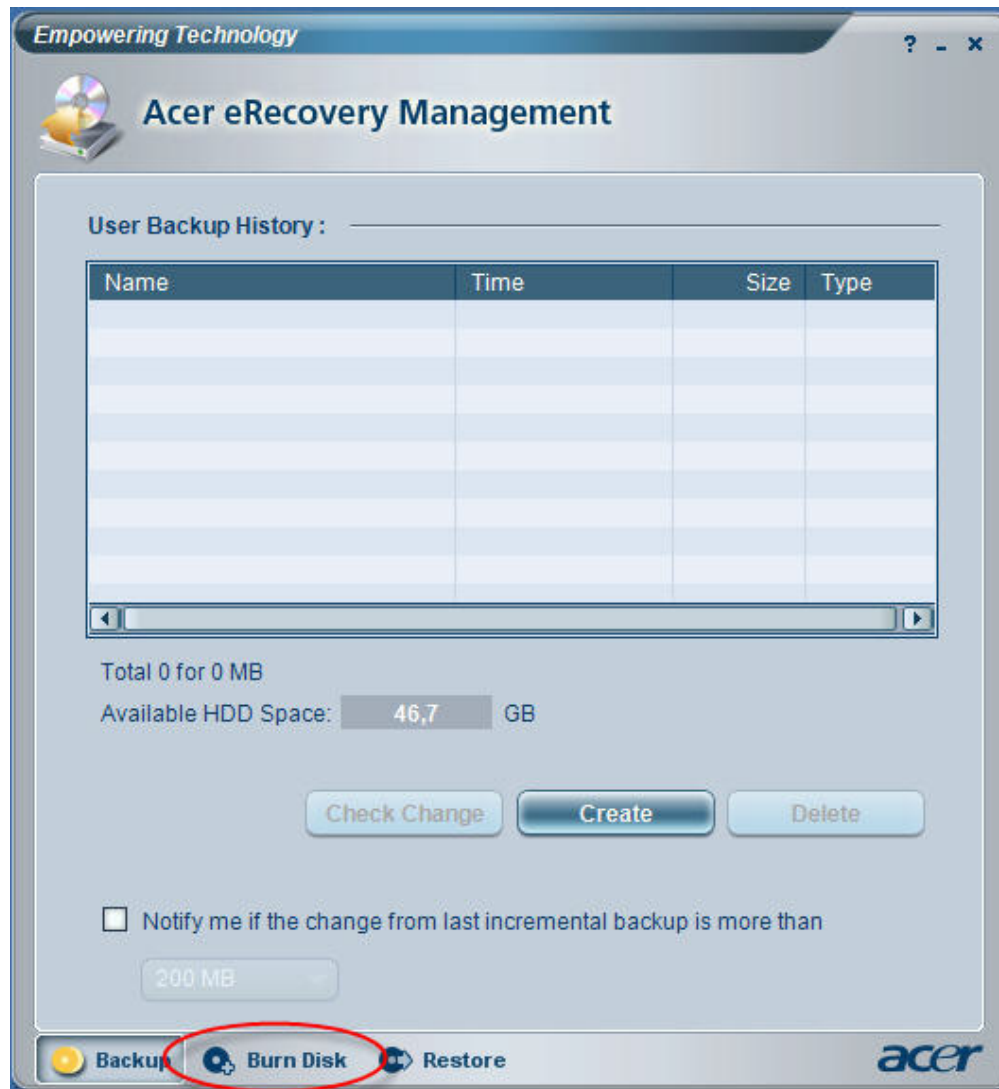

2. Výběr funkce Burn Disk